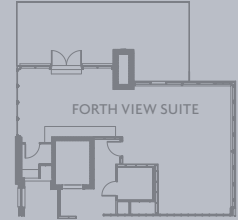

CAPACITY

Room Name	Floor	Theatre	with BP	Cabaret	Classroom	Boardroom	U Shape	Dinner	Dinner Dance	Wedding	Reception	Exhibition Space sqm
Fourth View Suite	5 th	-	-	-	-	18	-	18	-	-	50	-
King's Hall	GF	300	210	170	120	50	60	280	210	210	400	314.5
Andrews	GF	25	-	-	-	14	-	12	-	-	-	-
Rose	GF	6	-	-	-	8	6	-	-	-	-	-
Princes	LG	45	-	20	24	20	16	30	-	-	50	-
The Library	GF	60	-	20	24	30	20	50	-	-	70	71.5
Hanover Suite	LG	100	80	40	50	34	32	80	70	80	100	112

TECHNICAL INFORMATION

Room Name	Daylight	Phone point	Access	3 Phase	Dimmer lights	Wireless or hard wired	Length m	Width m	Area sqm	Ceiling height m
Fourth View Suite	Yes	Yes	Lift/Stairs	No	Yes	Wireless	7	8	56	2.5
King's Hall	Yes	Yes	Direct	Yes	Yes	Wireless	18.5	17	314.5	6.38
Andrews	Yes	Yes	Direct	No	Yes	Both	6	3.5	21	2.5
Rose	Yes	Yes	Direct	No	Yes	Both	5.5	3.5	19.25	2.5
Princes	Yes	Yes	Lift/Stairs	No	Yes	Both	9	5	45	2.5
The Library	Yes	Yes	Direct	No	Yes	Both	11	6.5	71.5	4
Hanover Suite	No	Yes	Lift/Stairs	No	Yes	Both	14	8	112	2.94

PRINCIPAL

EDINBURGH
GEORGE STREET

FLOOR PLANS

GROUND FLOOR

FIFTH FLOOR

LOWER GROUND FLOOR