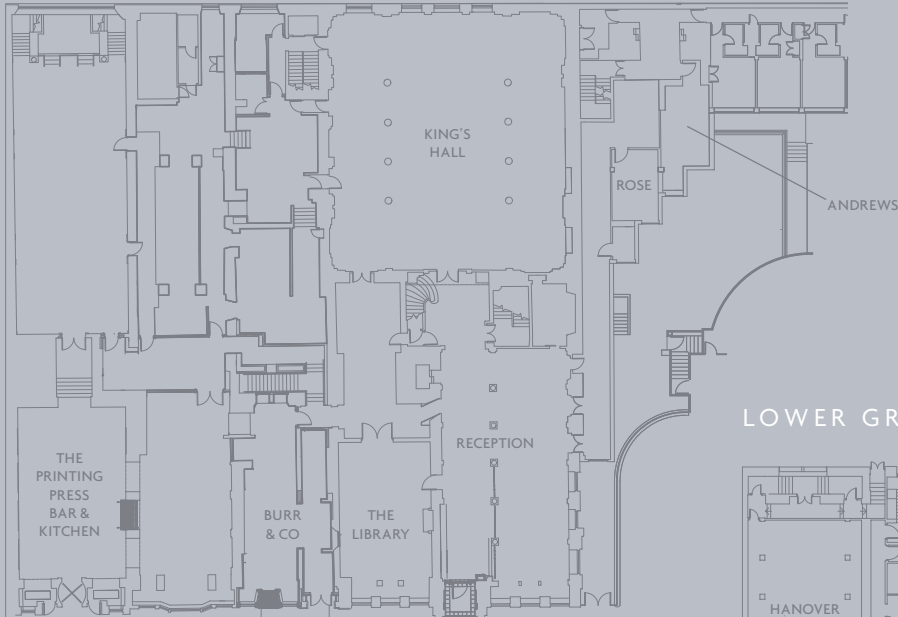

CAPACITY

Room Name	Floor	Theatre	with BP	Cabaret	Classroom	Boardroom	U Shape	Dinner	Dinner Dance	Wedding	Reception	Exhibition Space sqm
Fourth View Suite	5 th	-	-	-	-	18	-	18	-	-	50	-
King's Hall	GF	300	210	170	120	50	60	280	210	210	400	314.5
Andrews	GF	25	-	-	-	14	-	12	-	-	-	-
Rose	GF	6	-	-	-	8	6	-	-	-	-	-
Princes	LG	45	-	20	24	20	16	30	-	-	50	-
The Library	GF	60	-	20	24	30	20	50	-	-	70	71.5
Hanover Suite	LG	100	80	40	50	34	32	80	70	80	100	112

TECHNICAL INFORMATION

Room Name	Daylight	Phone point	Access	3 Phase	Dimmer lights	Wireless or hard wired	Length m	Width m	Area sqm	Ceiling height m
Fourth View Suite	Yes	Yes	Lift/Stairs	No	Yes	Wireless	7	8	56	2.5
King's Hall	Yes	Yes	Direct	Yes	Yes	Wireless	18.5	17	314.5	6.38
Andrews	Yes	Yes	Direct	No	Yes	Both	6	3.5	21	2.5
Rose	Yes	Yes	Direct	No	Yes	Both	5.5	3.5	19.25	2.5
Princes	Yes	Yes	Lift/Stairs	No	Yes	Both	9	5	45	2.5
The Library	Yes	Yes	Direct	No	Yes	Both	11	6.5	71.5	4
Hanover Suite	No	Yes	Lift/Stairs	No	Yes	Both	14	8	112	2.94

PRINCIPAL

EDINBURGH
GEORGE STREET

FLOOR PLANS

GROUND FLOOR

FIFTH FLOOR

LOWER GROUND FLOOR